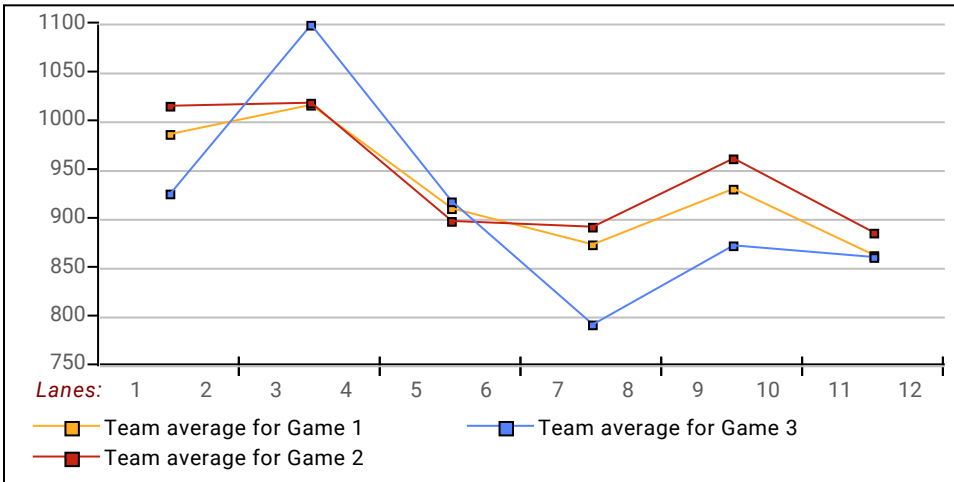

### This Week's Statistics

	Over All	Men	Women
How many people bowled	57	53	4
Number of games bowled	171	159	12
Actual average of week's scores	186.73	185.32	205.33
How many games above average	93	84	9
How many games below average	75	72	3
Pins above/below average per game	6.62	5.68	19.08
How many people raised average	34	31	3
by this amount	2.89	2.71	4.79
How many people went down	23	22	1
by this amount	-2.52	-2.61	-0.64
League average before bowling	180.57	180.11	186.72
League average after bowling	181.28	180.61	190.15
Change in league average	0.71	0.50	3.43
800s	--	--	--
775s	--	--	--
750s	1	1	--
725s	3	2	1
700s	2	2	--
675s	1	1	--
650s	5	4	1
625s	5	5	--
600s	4	4	--
575s	5	5	--
550s	4	3	1
525s	5	5	--
500s	2	1	1
475s	7	7	--
450s	4	4	--
425s	4	4	--
400s	4	4	--
below 400	1	1	--
300s	--	--	--
275s	5	5	--
250s	6	5	1
225s	24	20	4
200s	29	25	4
175s	37	37	--
150s	38	38	--
125s	23	20	3
100s	8	8	--
below 100	1	1	--

This report is for scores bowled November 17 which is Week 11 of 29

**Team Average vs Avg of Scores**

**Average of Scores for Each Game**

**Amount Over/Under Team Average**

This report is for scores bowled November 17 which is Week 11 of 29