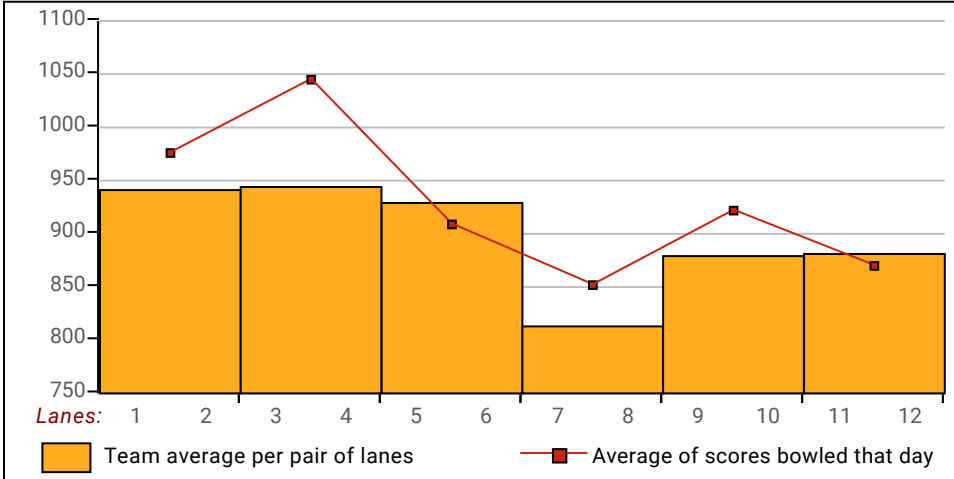

## Chops Bowl

This report is for scores bowled November 17 which is Week 11 of 29

### This Week's Statistics

	Over All	Men	Women
How many people bowled	57	53	4
Number of games bowled	171	159	12
Actual average of week's scores	186.73	185.32	205.33
How many games above average	93	84	9
How many games below average	75	72	3
Pins above/below average per game	6.62	5.68	19.08
How many people raised average	34	31	3
by this amount	2.89	2.71	4.79
How many people went down	23	22	1
by this amount	-2.52	-2.61	-0.64
League average before bowling	180.57	180.11	186.72
League average after bowling	181.28	180.61	190.15
Change in league average	0.71	0.50	3.43
800s	--	--	--
775s	--	--	--
750s	1	1	--
725s	3	2	1
700s	2	2	--
675s	1	1	--
650s	5	4	1
625s	5	5	--
600s	4	4	--
575s	5	5	--
550s	4	3	1
525s	5	5	--
500s	2	1	1
475s	7	7	--
450s	4	4	--
425s	4	4	--
400s	4	4	--
below 400	1	1	--
300s	--	--	--
275s	5	5	--
250s	6	5	1
225s	24	20	4
200s	29	25	4
175s	37	37	--
150s	38	38	--
125s	23	20	3
100s	8	8	--
below 100	1	1	--

This report is for scores bowled November 17 which is Week 11 of 29

**Team Average vs Avg of Scores**

**Average of Scores for Each Game**

**Amount Over/Under Team Average**

This report is for scores bowled November 17 which is Week 11 of 29