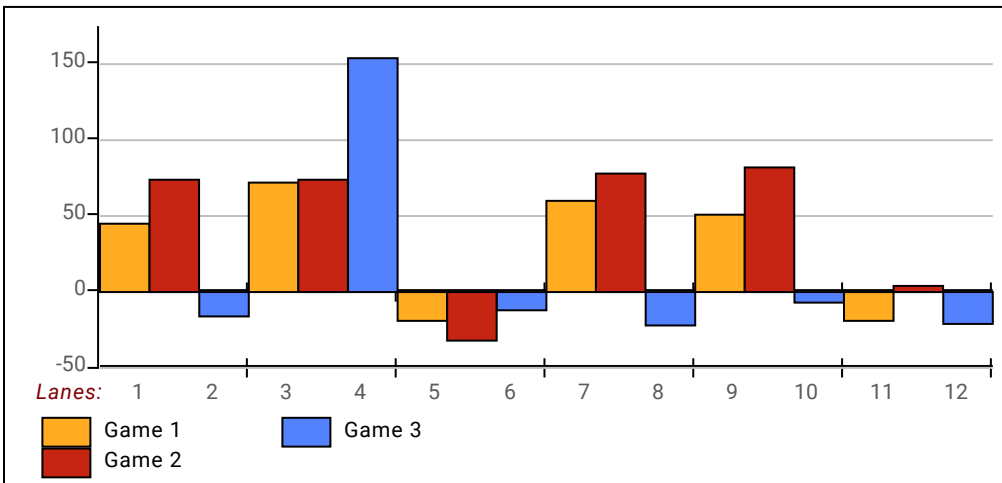

This report is for scores bowled November 17 which is Week 11 of 29

**Team Average vs Avg of Scores**

**Average of Scores for Each Game**

**Amount Over/Under Team Average**

This report is for scores bowled November 17 which is Week 11 of 29

**League Average Week-by-Week**

**League Average Statistics for Last Week**

	League	Right Hand	Left Hand	Men (Lft+Rt)	Women (Lft+Rt)
League Average Before Bowling	180.57	180.57		180.11	186.72
Average of scores bowled that night	186.73	186.73		185.32	205.33
New League Average After Bowling	181.28	181.28		180.61	190.15
Change in League Average	.71	.71		.50	3.43
People Who Bowled Over Average	34	34		31	3
People Who Bowled Under Average	23	23		22	1
Average Amount of Series Over Avg	59.79	59.79		57.52	83.33
Average Amount of Series Under Avg	-39.17	-39.17		-40.00	-21.00
Difference Avg, NiteAvg	6.62	6.62		5.68	19.08
Number of Bowlers	57	57		53	4
Number of Games Bowled	171	171		159	12
People Who Raised Their Average	34	34		31	3
Raised By an Average of This Amount	2.89	2.89		2.71	4.79
People Who Lowered Their Average	23	23		22	1
Lowered By an Average of This Amou	-2.52	-2.52		-2.61	-.64
Number of Games Bowled Over Avera	93	93		84	9
Number of Games Bowled Under Avera	75	75		72	3