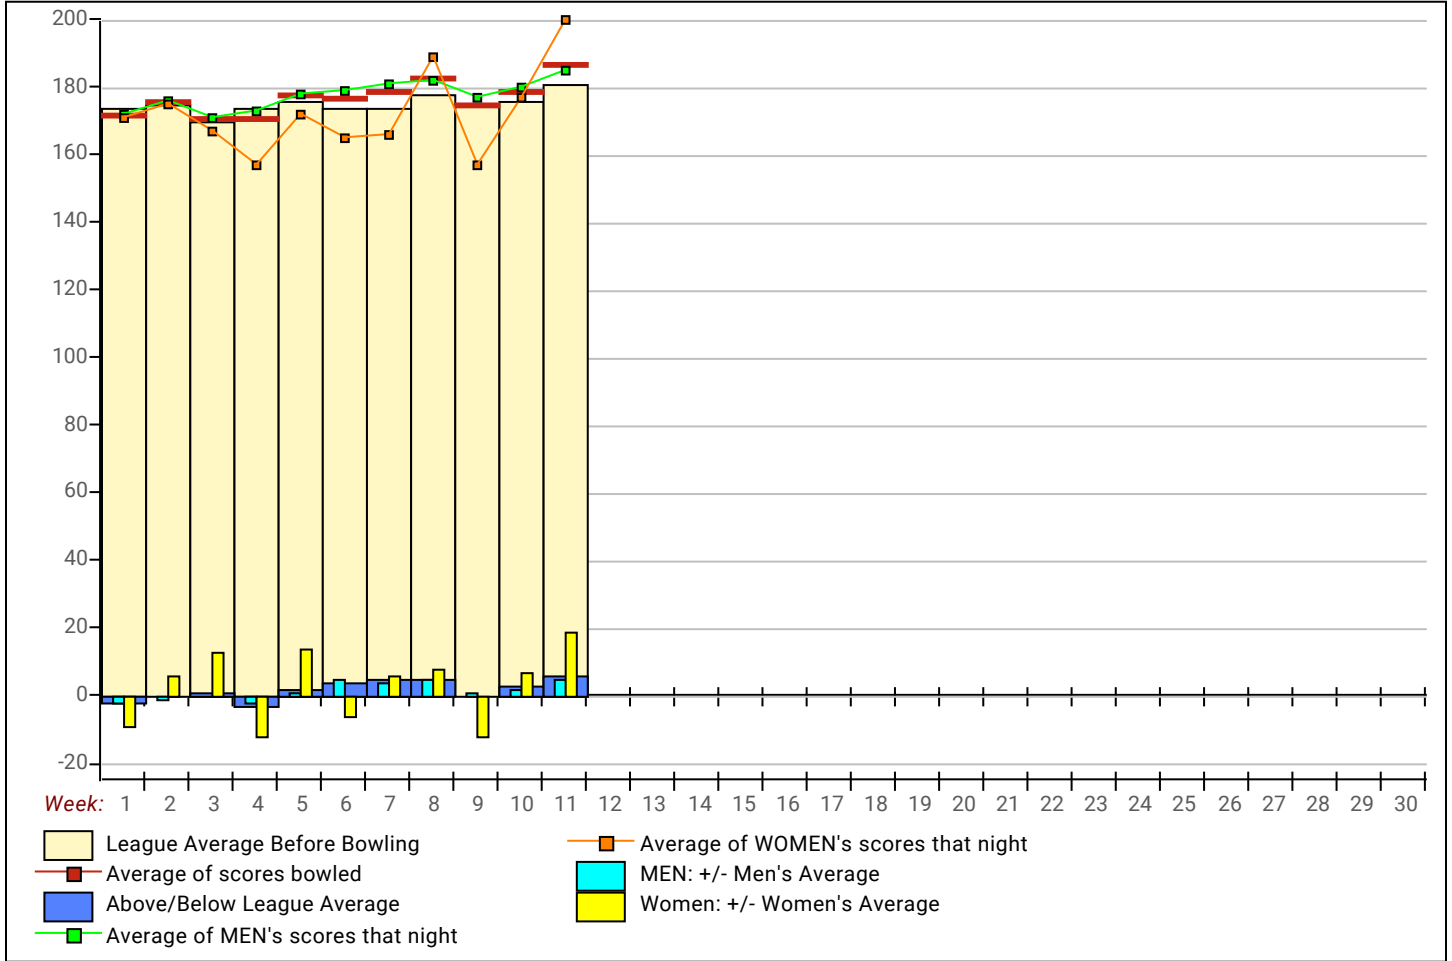

### This Week's Statistics

	Over All	Men	Women
How many people bowled	57	53	4
Number of games bowled	171	159	12
Actual average of week's scores	186.73	185.32	205.33
How many games above average	93	84	9
How many games below average	75	72	3
Pins above/below average per game	6.62	5.68	19.08
How many people raised average	34	31	3
by this amount	2.89	2.71	4.79
How many people went down	23	22	1
by this amount	-2.52	-2.61	-0.64
League average before bowling	180.57	180.11	186.72
League average after bowling	181.28	180.61	190.15
Change in league average	0.71	0.50	3.43
800s	--	--	--
775s	--	--	--
750s	1	1	--
725s	3	2	1
700s	2	2	--
675s	1	1	--
650s	5	4	1
625s	5	5	--
600s	4	4	--
575s	5	5	--
550s	4	3	1
525s	5	5	--
500s	2	1	1
475s	7	7	--
450s	4	4	--
425s	4	4	--
400s	4	4	--
below 400	1	1	--
300s	--	--	--
275s	5	5	--
250s	6	5	1
225s	24	20	4
200s	29	25	4
175s	37	37	--
150s	38	38	--
125s	23	20	3
100s	8	8	--
below 100	1	1	--

**League Average Week-by-Week**

**League Average Statistics for Last Week**

	League	Right Hand	Left Hand	Men (Lft+Rt)	Women (Lft+Rt)
League Average Before Bowling	180.57	180.57		180.11	186.72
Average of scores bowled that night	186.73	186.73		185.32	205.33
New League Average After Bowling	181.28	181.28		180.61	190.15
Change in League Average	.71	.71		.50	3.43
People Who Bowled Over Average	34	34		31	3
People Who Bowled Under Average	23	23		22	1
Average Amount of Series Over Avg	59.79	59.79		57.52	83.33
Average Amount of Series Under Avg	-39.17	-39.17		-40.00	-21.00
Difference Avg, NiteAvg	6.62	6.62		5.68	19.08
Number of Bowlers	57	57		53	4
Number of Games Bowled	171	171		159	12
People Who Raised Their Average	34	34		31	3
Raised By an Average of This Amount	2.89	2.89		2.71	4.79
People Who Lowered Their Average	23	23		22	1
Lowered By an Average of This Amou	-2.52	-2.52		-2.61	-.64
Number of Games Bowled Over Avera	93	93		84	9
Number of Games Bowled Under Avera	75	75		72	3