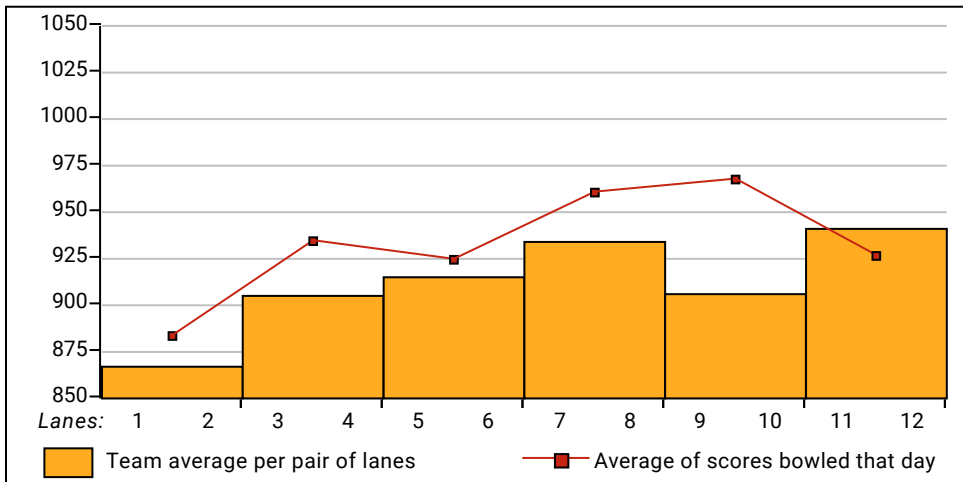

This report is for scores bowled March 13 which is Week 28 of 33

Team Average vs Avg of Scores