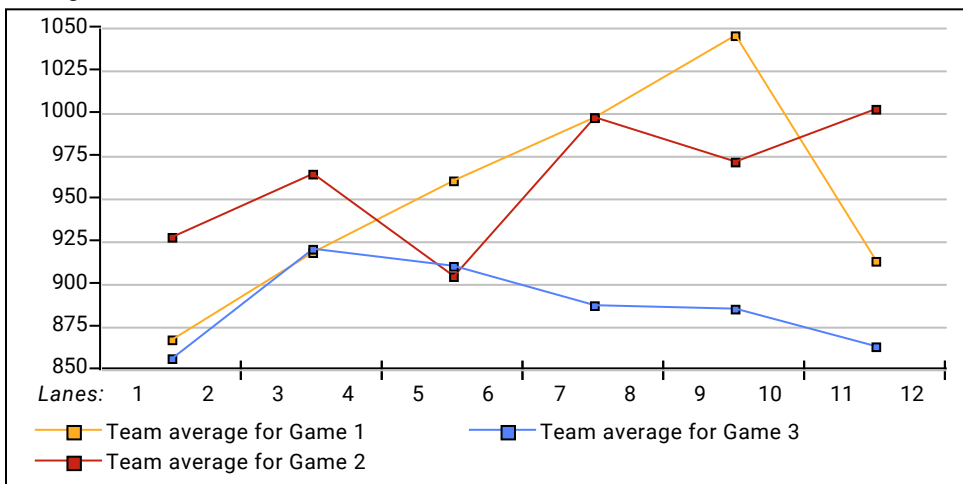

### This Week's Statistics

	Over All	Men	Women
How many people bowled	59	54	5
Number of games bowled	177	162	15
Actual average of week's scores	186.76	189.17	160.73
How many games above average	91	83	8
How many games below average	82	76	6
Pins above/below average per game	4.51	4.36	6.13
How many people raised average	35	32	3
by this amount	0.72	0.57	2.28
How many people went down	24	22	2
by this amount	-0.50	-0.51	-0.39
League average before bowling	182.72	185.29	154.96
League average after bowling	182.94	185.41	156.17
Change in league average	0.22	0.13	1.21
800s	--	--	--
775s	--	--	--
750s	--	--	--
725s	--	--	--
700s	1	1	--
675s	1	1	--
650s	7	7	--
625s	6	6	--
600s	8	8	--
575s	6	5	1
550s	3	3	--
525s	8	7	1
500s	5	5	--
475s	4	3	1
450s	4	4	--
425s	3	2	1
400s	1	1	--
below 400	2	1	1
300s	--	--	--
275s	--	--	--
250s	9	9	--
225s	20	20	--
200s	35	33	2
175s	41	39	2
150s	46	40	6
125s	22	19	3
100s	3	1	2
below 100	1	1	--

This report is for scores bowled March 13 which is Week 28 of 33

**Team Average vs Avg of Scores**

**Average of Scores for Each Game**

**Amount Over/Under Team Average**

This report is for scores bowled March 13 which is Week 28 of 33