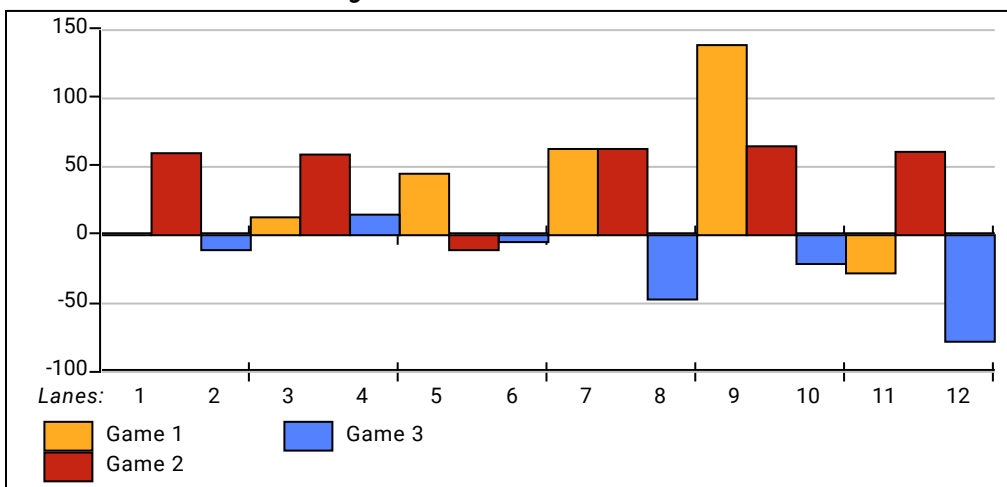

This report is for scores bowled March 13 which is Week 28 of 33

**Team Average vs Avg of Scores**

**Average of Scores for Each Game**

**Amount Over/Under Team Average**

This report is for scores bowled March 13 which is Week 28 of 33

**League Average Week-by-Week**

**League Average Statistics for Last Week**

	League	Right Hand	Left Hand	Men (Lft+Rt)	Women (Lft+Rt)
League Average Before Bowling	182.72	182.72		185.29	154.96
Average of scores bowled that night	186.76	186.76		189.17	160.73
New League Average After Bowling	182.94	182.94		185.41	156.17
Change in League Average	.22	.22		.13	1.21
People Who Bowled Over Average	35	35		32	3
People Who Bowled Under Average	24	24		22	2
Average Amount of Series Over Avg	40.91	40.91		40.50	45.33
Average Amount of Series Under Avg	-26.42	-26.42		-26.82	-22.00
Difference Avg, NiteAvg	4.51	4.51		4.36	6.13
Number of Bowlers	59	59		54	5
Number of Games Bowled	177	177		162	15
People Who Raised Their Average	35	35		32	3
Raised By an Average of This Amount	.72	.72		.57	2.28
People Who Lowered Their Average	24	24		22	2
Lowered By an Average of This Amou	-.50	-.50		-.51	-.39
Number of Games Bowled Over Avera	91	91		83	8
Number of Games Bowled Under Avera	82	82		76	6