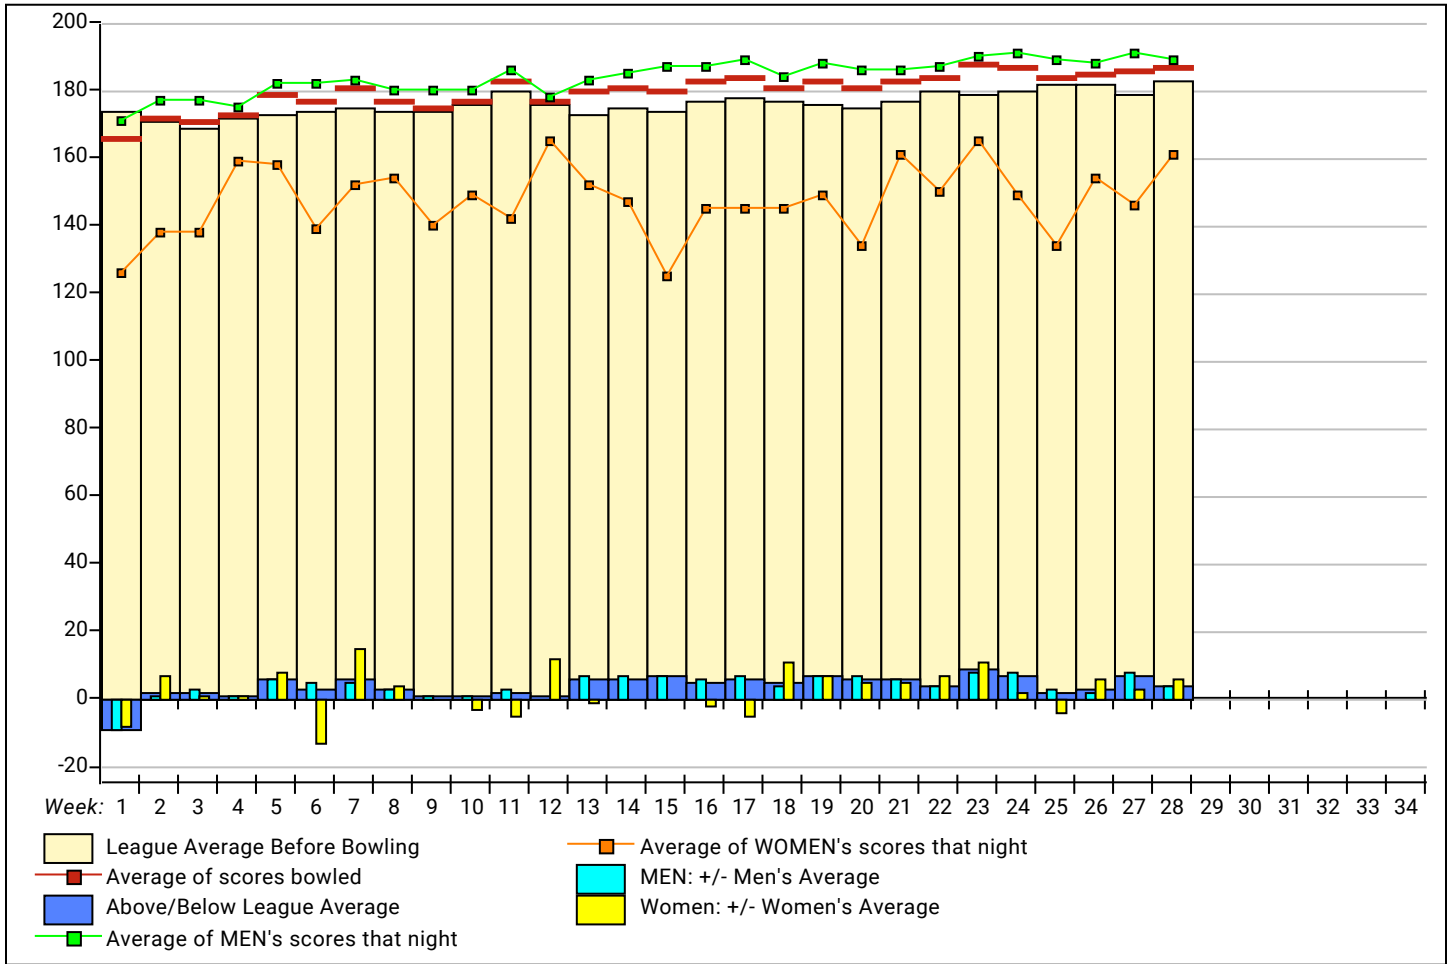

### This Week's Statistics

	Over All	Men	Women
How many people bowled	59	54	5
Number of games bowled	177	162	15
Actual average of week's scores	186.76	189.17	160.73
How many games above average	91	83	8
How many games below average	82	76	6
Pins above/below average per game	4.51	4.36	6.13
How many people raised average	35	32	3
by this amount	0.72	0.57	2.28
How many people went down	24	22	2
by this amount	-0.50	-0.51	-0.39
League average before bowling	182.72	185.29	154.96
League average after bowling	182.94	185.41	156.17
Change in league average	0.22	0.13	1.21
800s	--	--	--
775s	--	--	--
750s	--	--	--
725s	--	--	--
700s	1	1	--
675s	1	1	--
650s	7	7	--
625s	6	6	--
600s	8	8	--
575s	6	5	1
550s	3	3	--
525s	8	7	1
500s	5	5	--
475s	4	3	1
450s	4	4	--
425s	3	2	1
400s	1	1	--
below 400	2	1	1
300s	--	--	--
275s	--	--	--
250s	9	9	--
225s	20	20	--
200s	35	33	2
175s	41	39	2
150s	46	40	6
125s	22	19	3
100s	3	1	2
below 100	1	1	--

**League Average Week-by-Week**

**League Average Statistics for Last Week**

	League	Right Hand	Left Hand	Men (Lft+Rt)	Women (Lft+Rt)
League Average Before Bowling	182.72	182.72		185.29	154.96
Average of scores bowled that night	186.76	186.76		189.17	160.73
New League Average After Bowling	182.94	182.94		185.41	156.17
Change in League Average	.22	.22		.13	1.21
People Who Bowled Over Average	35	35		32	3
People Who Bowled Under Average	24	24		22	2
Average Amount of Series Over Avg	40.91	40.91		40.50	45.33
Average Amount of Series Under Avg	-26.42	-26.42		-26.82	-22.00
Difference Avg, NiteAvg	4.51	4.51		4.36	6.13
Number of Bowlers	59	59		54	5
Number of Games Bowled	177	177		162	15
People Who Raised Their Average	35	35		32	3
Raised By an Average of This Amount	.72	.72		.57	2.28
People Who Lowered Their Average	24	24		22	2
Lowered By an Average of This Amou	-.50	-.50		-.51	-.39
Number of Games Bowled Over Avera	91	91		83	8
Number of Games Bowled Under Avera	82	82		76	6