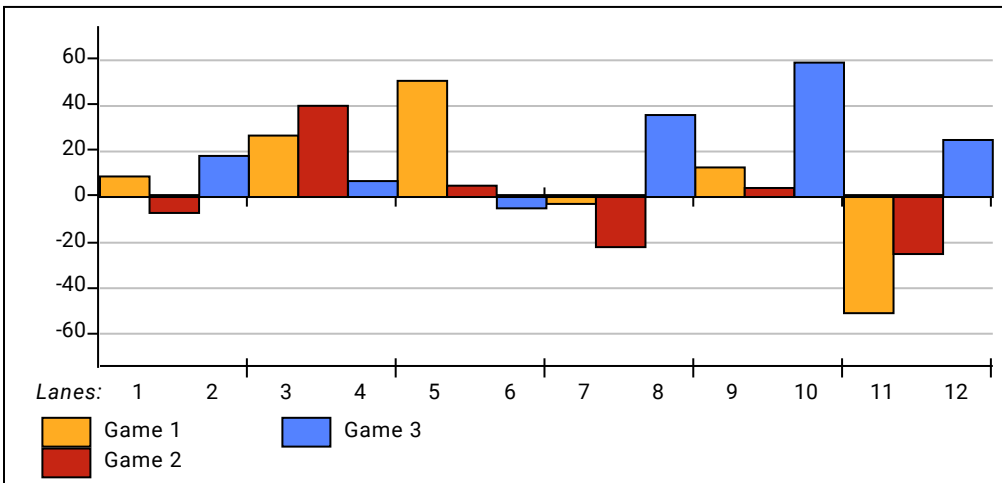

This report is for scores bowled January 11 which is Week 8 of 14

Team Average vs Avg of Scores

Average of Scores for Each Game

Amount Over/Under Team Average

This report is for scores bowled January 11 which is Week 8 of 14

League Average Week-by-Week

League Average Statistics for Last Week

	League	Right Hand	Left Hand	Men (Lft+Rt)	Women (Lft+Rt)
League Average Before Bowling	124.33	124.33		142.52	102.50
Average of scores bowled that night	127.95	127.95		147.29	103.93
New League Average After Bowling	125.30	125.30		143.24	103.79
Change in League Average	.98	.98		.72	1.29
People Who Bowled Over Average	25	25		13	12
People Who Bowled Under Average	19	19		11	8
Average Amount of Series Over Avg	46.12	46.12		47.46	44.67
Average Amount of Series Under Avg	-23.58	-23.58		-21.73	-26.13
Difference Avg, NiteAvg	3.85	3.85		5.25	2.12
Number of Bowlers	44	44		24	20
Number of Games Bowled	130	130		72	58
People Who Raised Their Average	25	25		13	12
Raised By an Average of This Amount	2.63	2.63		2.19	3.10
People Who Lowered Their Average	19	19		11	8
Lowered By an Average of This Amou	-1.20	-1.20		-1.02	-1.44
Number of Games Bowled Over Avera	74	74		41	33
Number of Games Bowled Under Avera	54	54		29	25