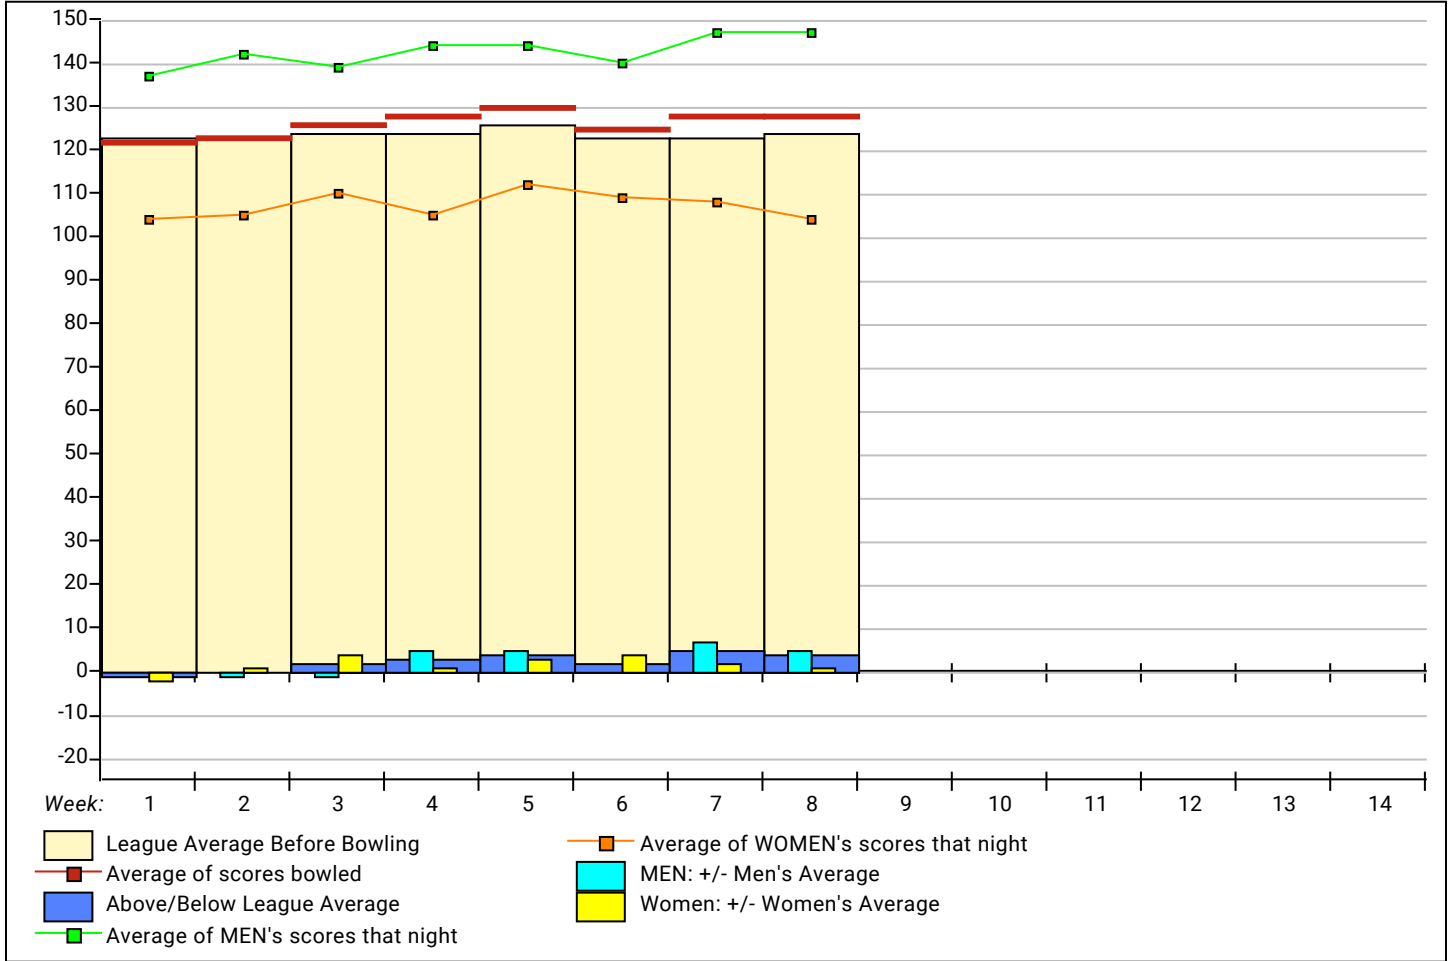

League Average Week-by-Week

League Average Statistics for Last Week

	League	Right Hand	Left Hand	Men (Lft+Rt)	Women (Lft+Rt)
League Average Before Bowling	124.33	124.33		142.52	102.50
Average of scores bowled that night	127.95	127.95		147.29	103.93
New League Average After Bowling	125.30	125.30		143.24	103.79
Change in League Average	.98	.98		.72	1.29
People Who Bowled Over Average	25	25		13	12
People Who Bowled Under Average	19	19		11	8
Average Amount of Series Over Avg	46.12	46.12		47.46	44.67
Average Amount of Series Under Avg	-23.58	-23.58		-21.73	-26.13
Difference Avg, NiteAvg	3.85	3.85		5.25	2.12
Number of Bowlers	44	44		24	20
Number of Games Bowled	130	130		72	58
People Who Raised Their Average	25	25		13	12
Raised By an Average of This Amount	2.63	2.63		2.19	3.10
People Who Lowered Their Average	19	19		11	8
Lowered By an Average of This Amou	-1.20	-1.20		-1.02	-1.44
Number of Games Bowled Over Avera	74	74		41	33
Number of Games Bowled Under Avera	54	54		29	25