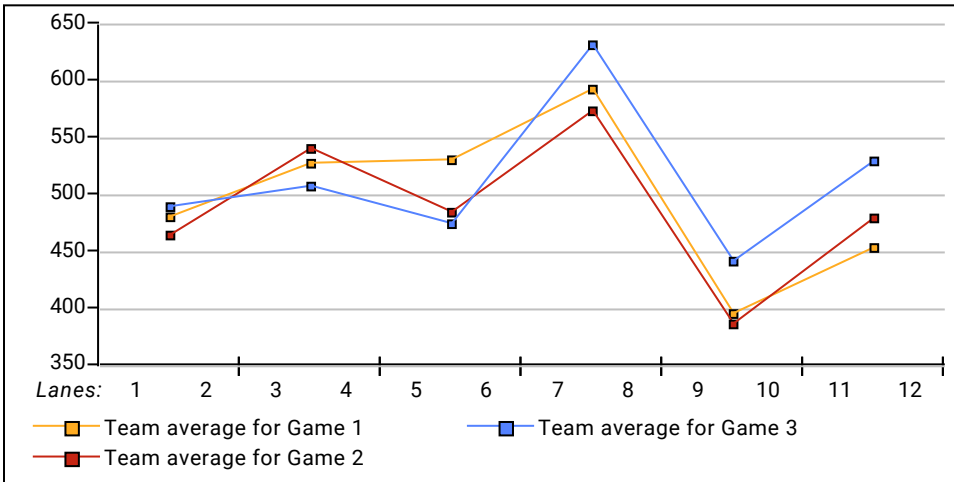

Average of Scores for Each Game