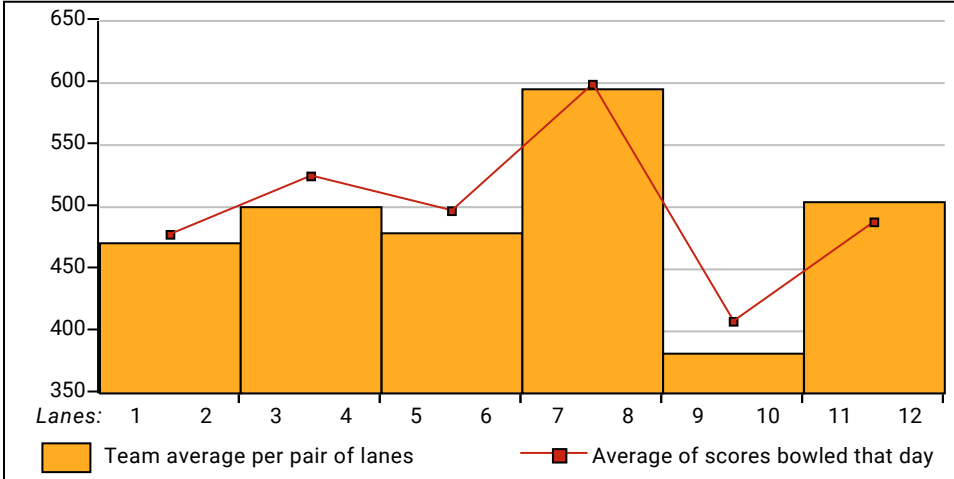

This report is for scores bowled January 11 which is Week 8 of 14

Team Average vs Avg of Scores