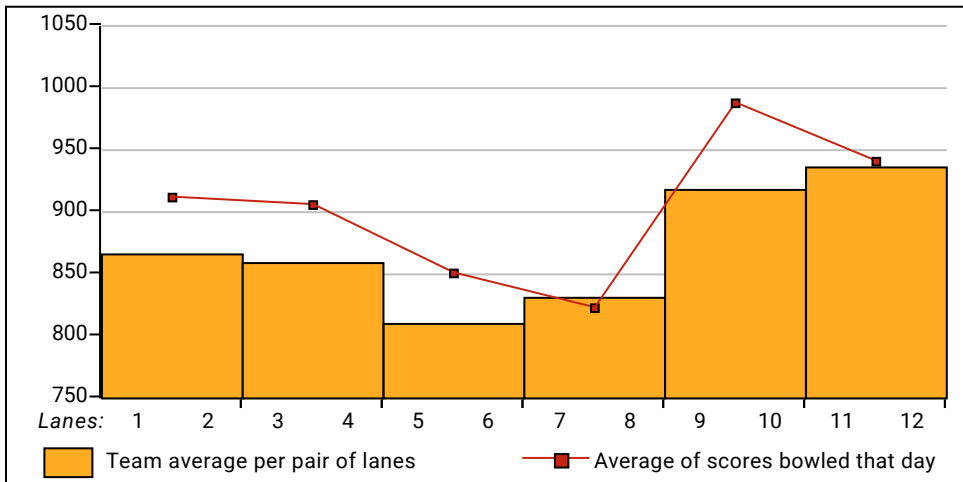

Goodfellows_22_23

Chops Bowl

This report is for scores bowled January 16 which is Week 20 of 33

This Week's Statistics

	<u>Over All</u>	<u>Men</u>	<u>Women</u>
How many people bowled	59	53	6
Number of games bowled	177	159	18
Actual average of week's scores	180.85	186.14	134.11
How many games above average	102	93	9
How many games below average	74	65	9
Pins above/below average per game	6.87	7.05	5.28
How many people raised average	40	35	5
by this amount	0.98	1.05	0.49
How many people went down	18	17	1
by this amount	-0.88	-0.85	-1.36
League average before bowling	174.51	179.62	129.36
League average after bowling	174.90	180.04	129.54
Change in league average	0.40	0.42	0.18
800s	--	--	--
775s	--	--	--
750s	--	--	--
725s	--	--	--
700s	1	1	--
675s	1	1	--
650s	1	1	--
625s	6	6	--
600s	9	9	--
575s	8	8	--
550s	5	5	--
525s	7	7	--
500s	5	5	--
475s	3	1	2
450s	3	2	1
425s	4	4	--
400s	2	1	1
below 400	4	2	2
300s	--	--	--
275s	--	--	--
250s	8	8	--
225s	18	18	--
200s	32	32	--
175s	38	36	2
150s	41	35	6
125s	30	26	4
100s	6	4	2
below 100	4	--	4

This report is for scores bowled January 16 which is Week 20 of 33

Team Average vs Avg of Scores

Average of Scores for Each Game

Amount Over/Under Team Average

This report is for scores bowled January 16 which is Week 20 of 33