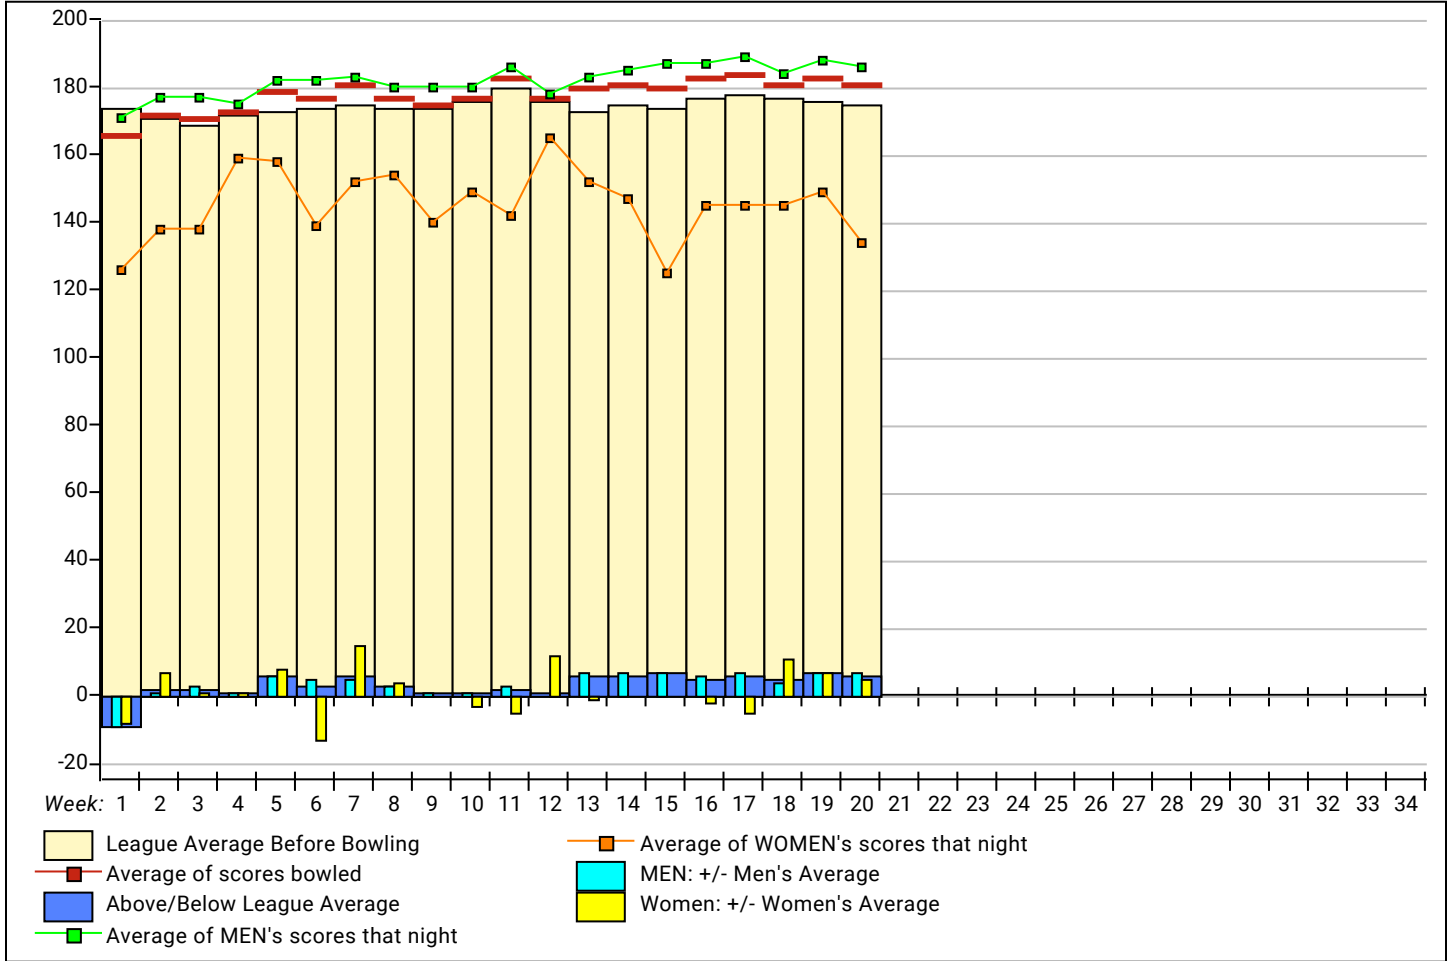

This report is for scores bowled January 16 which is Week 20 of 33

League Average Week-by-Week

League Average Statistics for Last Week

	League	Right Hand	Left Hand	Men (Lft+Rt)	Women (Lft+Rt)
League Average Before Bowling	174.51	174.51		179.62	129.36
Average of scores bowled that night	180.85	180.85		186.14	134.11
New League Average After Bowling	174.90	174.90		180.04	129.54
Change in League Average	.40	.40		.42	.18
People Who Bowled Over Average	40	40		35	5
People Who Bowled Under Average	18	18		17	1
Average Amount of Series Over Avg	44.28	44.28		47.23	23.60
Average Amount of Series Under Avg	-30.89	-30.89		-31.35	-23.00
Difference Avg, NiteAvg	6.87	6.87		7.05	5.28
Number of Bowlers	59	59		53	6
Number of Games Bowled	177	177		159	18
People Who Raised Their Average	40	40		35	5
Raised By an Average of This Amount	.98	.98		1.05	.49
People Who Lowered Their Average	18	18		17	1
Lowered By an Average of This Amou	-.88	-.88		-.85	-1.36
Number of Games Bowled Over Avera	102	102		93	9
Number of Games Bowled Under Avera	74	74		65	9

Note: Averages are based only on people who bowled.