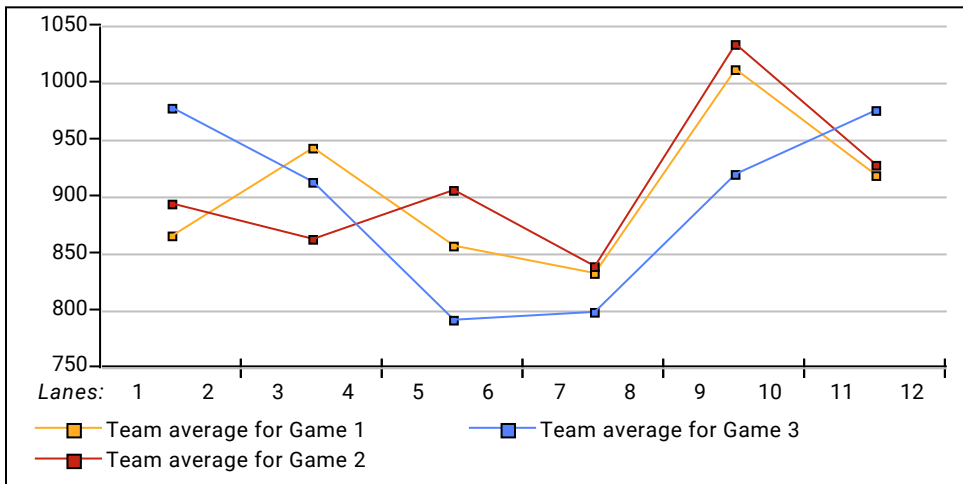

Goodfellows_22_23

Chops Bowl

This report is for scores bowled January 16 which is Week 20 of 33

This Week's Statistics

	<u>Over All</u>	<u>Men</u>	<u>Women</u>
How many people bowled	59	53	6
Number of games bowled	177	159	18
Actual average of week's scores	180.85	186.14	134.11
How many games above average	102	93	9
How many games below average	74	65	9
Pins above/below average per game	6.87	7.05	5.28
How many people raised average	40	35	5
by this amount	0.98	1.05	0.49
How many people went down	18	17	1
by this amount	-0.88	-0.85	-1.36
League average before bowling	174.51	179.62	129.36
League average after bowling	174.90	180.04	129.54
Change in league average	0.40	0.42	0.18
800s	--	--	--
775s	--	--	--
750s	--	--	--
725s	--	--	--
700s	1	1	--
675s	1	1	--
650s	1	1	--
625s	6	6	--
600s	9	9	--
575s	8	8	--
550s	5	5	--
525s	7	7	--
500s	5	5	--
475s	3	1	2
450s	3	2	1
425s	4	4	--
400s	2	1	1
below 400	4	2	2
300s	--	--	--
275s	--	--	--
250s	8	8	--
225s	18	18	--
200s	32	32	--
175s	38	36	2
150s	41	35	6
125s	30	26	4
100s	6	4	2
below 100	4	--	4

This report is for scores bowled January 16 which is Week 20 of 33

Team Average vs Avg of Scores

Average of Scores for Each Game

Amount Over/Under Team Average

This report is for scores bowled January 16 which is Week 20 of 33