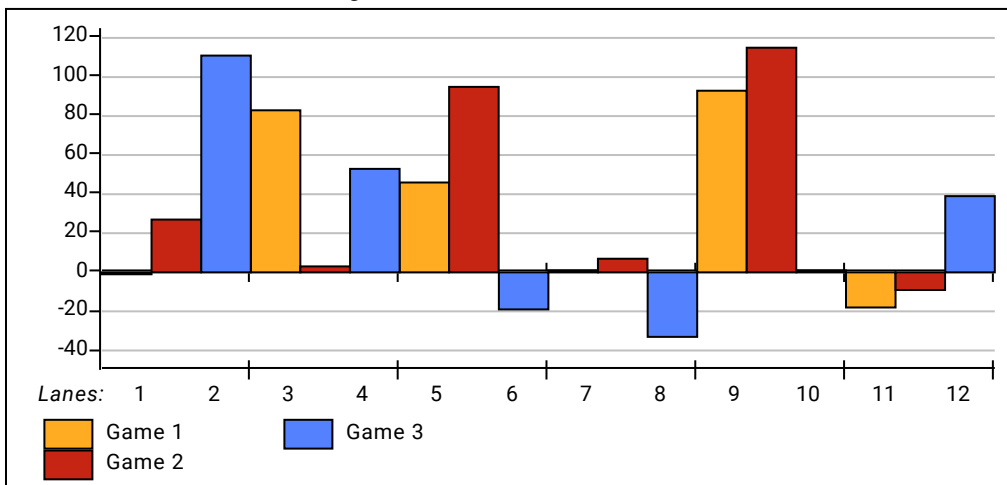

This report is for scores bowled January 16 which is Week 20 of 33

Team Average vs Avg of Scores

Average of Scores for Each Game

Amount Over/Under Team Average

This report is for scores bowled January 16 which is Week 20 of 33

League Average Week-by-Week

League Average Statistics for Last Week

	League	Right Hand	Left Hand	Men (Lft+Rt)	Women (Lft+Rt)
League Average Before Bowling	174.51	174.51		179.62	129.36
Average of scores bowled that night	180.85	180.85		186.14	134.11
New League Average After Bowling	174.90	174.90		180.04	129.54
Change in League Average	.40	.40		.42	.18
People Who Bowled Over Average	40	40		35	5
People Who Bowled Under Average	18	18		17	1
Average Amount of Series Over Avg	44.28	44.28		47.23	23.60
Average Amount of Series Under Avg	-30.89	-30.89		-31.35	-23.00
Difference Avg, NiteAvg	6.87	6.87		7.05	5.28
Number of Bowlers	59	59		53	6
Number of Games Bowled	177	177		159	18
People Who Raised Their Average	40	40		35	5
Raised By an Average of This Amount	.98	.98		1.05	.49
People Who Lowered Their Average	18	18		17	1
Lowered By an Average of This Amou	-.88	-.88		-.85	-1.36
Number of Games Bowled Over Avera	102	102		93	9
Number of Games Bowled Under Avera	74	74		65	9