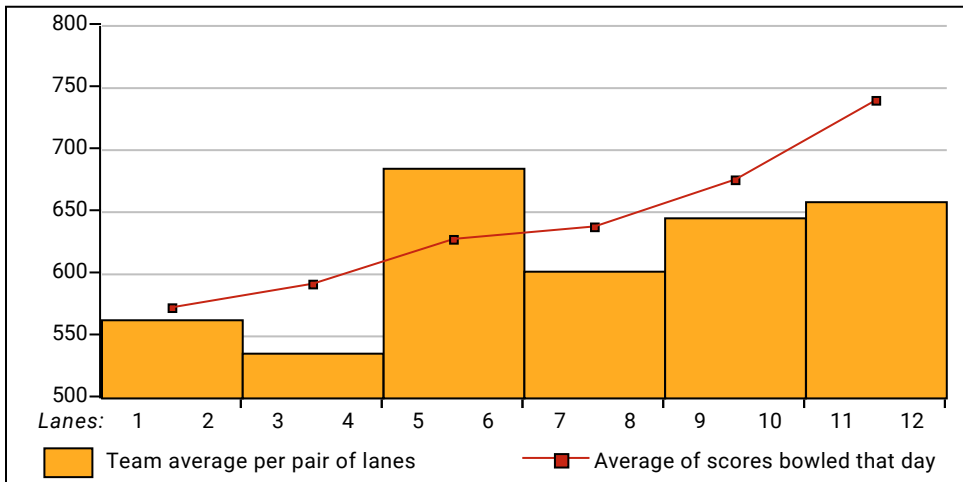

South Omaha Legion League

Chops Bowl

This report is for scores bowled January 15 which is Week 2 of 11

This Week's Statistics

	Over All	Men	Women
How many people bowled	47	29	18
Number of games bowled	141	87	54
Actual average of week's scores	159.19	174.49	134.54
How many games above average	80	50	30
How many games below average	61	37	24
Pins above/below average per game	6.74	7.08	6.20
How many people raised average	24	15	9
by this amount	14.21	14.33	14.00
How many people went down	17	10	7
by this amount	-11.13	-11.65	-10.38
League average before bowling	152.73	167.70	128.61
League average after bowling	155.96	171.10	131.57
Change in league average	3.23	3.40	2.96
800s	--	--	--
775s	--	--	--
750s	1	1	--
725s	1	1	--
700s	--	--	--
675s	3	3	--
650s	1	--	1
625s	--	--	--
600s	2	2	--
575s	4	4	--
550s	3	3	--
525s	1	--	1
500s	1	1	--
475s	4	2	2
450s	6	5	1
425s	4	2	2
400s	1	--	1
below 400	15	5	10
300s	1	1	--
275s	2	2	--
250s	6	6	--
225s	9	8	1
200s	12	11	1
175s	15	9	6
150s	27	20	7
125s	30	14	16
100s	29	12	17
below 100	10	4	6

This report is for scores bowled January 15 which is Week 2 of 11

Team Average vs Avg of Scores

Average of Scores for Each Game

Amount Over/Under Team Average

This report is for scores bowled January 15 which is Week 2 of 11