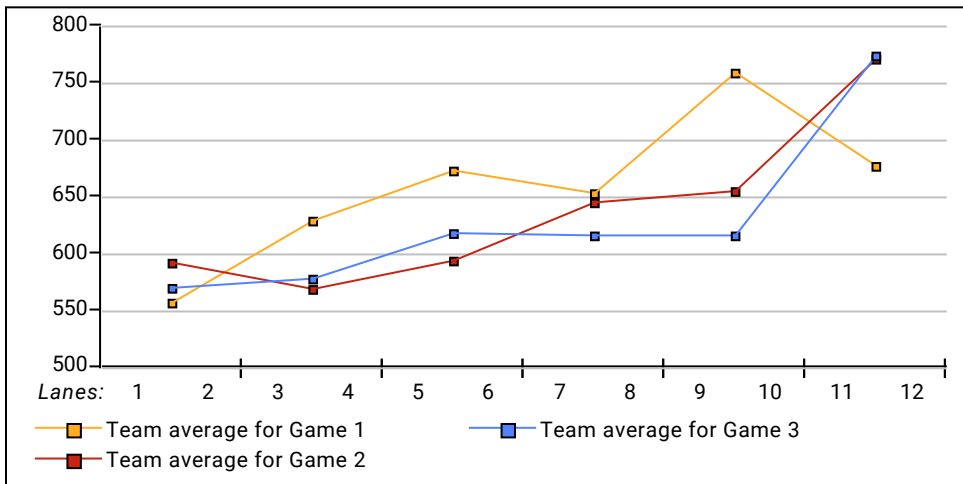

South Omaha Legion League

Chops Bowl

This report is for scores bowled January 15 which is Week 2 of 11

This Week's Statistics

	Over All	Men	Women
How many people bowled	47	29	18
Number of games bowled	141	87	54
Actual average of week's scores	159.19	174.49	134.54
How many games above average	80	50	30
How many games below average	61	37	24
Pins above/below average per game	6.74	7.08	6.20
How many people raised average	24	15	9
by this amount	14.21	14.33	14.00
How many people went down	17	10	7
by this amount	-11.13	-11.65	-10.38
League average before bowling	152.73	167.70	128.61
League average after bowling	155.96	171.10	131.57
Change in league average	3.23	3.40	2.96
800s	--	--	--
775s	--	--	--
750s	1	1	--
725s	1	1	--
700s	--	--	--
675s	3	3	--
650s	1	--	1
625s	--	--	--
600s	2	2	--
575s	4	4	--
550s	3	3	--
525s	1	--	1
500s	1	1	--
475s	4	2	2
450s	6	5	1
425s	4	2	2
400s	1	--	1
below 400	15	5	10
300s	1	1	--
275s	2	2	--
250s	6	6	--
225s	9	8	1
200s	12	11	1
175s	15	9	6
150s	27	20	7
125s	30	14	16
100s	29	12	17
below 100	10	4	6

This report is for scores bowled January 15 which is Week 2 of 11

Team Average vs Avg of Scores

Average of Scores for Each Game

Amount Over/Under Team Average

This report is for scores bowled January 15 which is Week 2 of 11