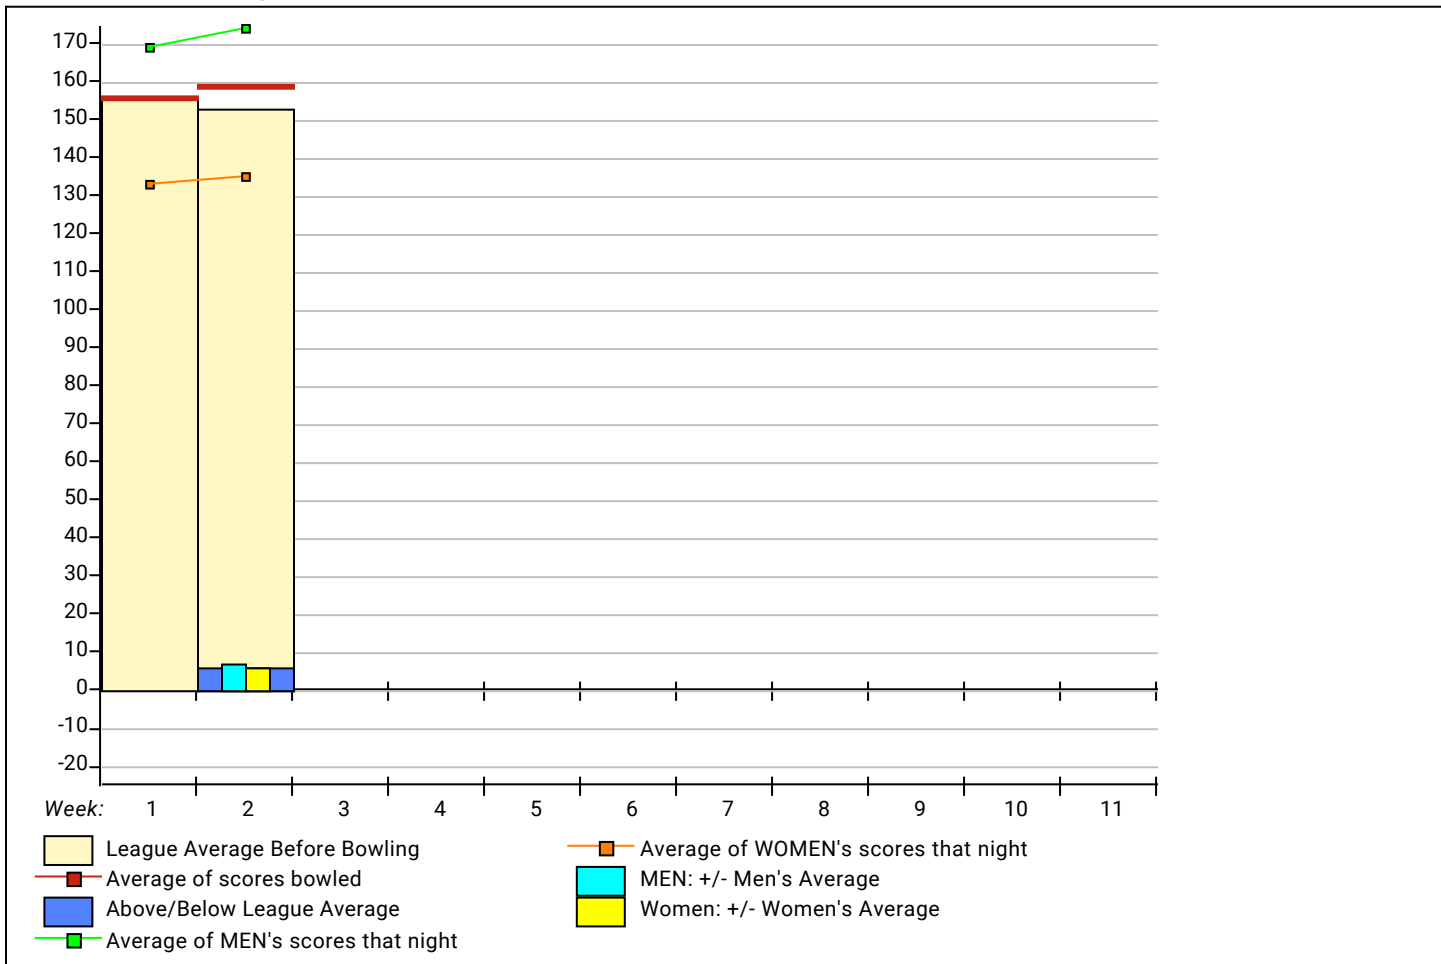

This report is for scores bowled January 15 which is Week 2 of 11

League Average Week-by-Week

League Average Statistics for Last Week

	League	Right Hand	Left Hand	Men (Lft+Rt)	Women (Lft+Rt)
League Average Before Bowling	152.73	152.73		167.70	128.61
Average of scores bowled that night	159.19	159.19		174.49	134.54
New League Average After Bowling	155.96	155.96		171.10	131.57
Change in League Average	3.23	3.23		3.40	2.96
People Who Bowled Over Average	24	24		15	9
People Who Bowled Under Average	17	17		10	7
Average Amount of Series Over Avg	86.25	86.25		86.87	85.22
Average Amount of Series Under Avg	-66.12	-66.12		-69.00	-62.00
Difference Avg, NiteAvg	6.74	6.74		7.08	6.20
Number of Bowlers	47	47		29	18
Number of Games Bowled	141	141		87	54
People Who Raised Their Average	24	24		15	9
Raised By an Average of This Amount	14.21	14.21		14.33	14.00
People Who Lowered Their Average	17	17		10	7
Lowered By an Average of This Amou	-11.13	-11.13		-11.65	-10.38
Number of Games Bowled Over Avera	80	80		50	30
Number of Games Bowled Under Avera	61	61		37	24

Note: Averages are based only on people who bowled.