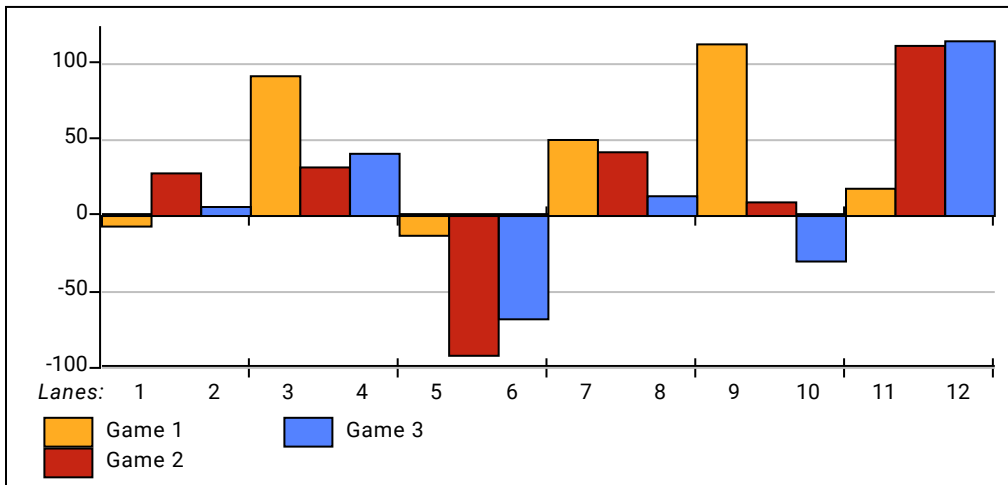

Amount Over/Under Team Average