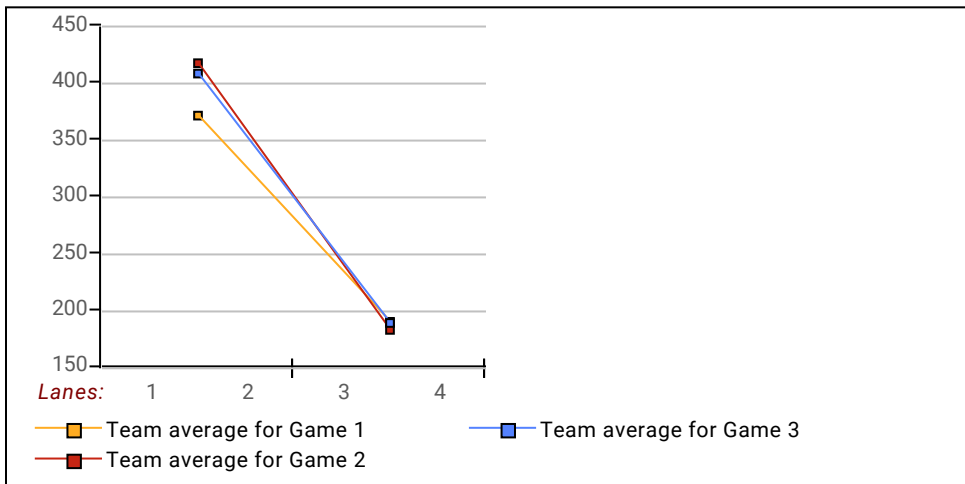

Chipper Chicks Ladies Classic 2022-23

Chop's Bowl

This report is for scores bowled October 11 which is Week 5 of 30

This Week's Statistics

	<u>Women</u>
How many people bowled	8
Number of games bowled	24
Actual average of week's scores	132.25
How many games above average	15
How many games below average	9
Pins above/below average per game	8.63
How many people raised average by this amount	5 3.64
How many people went down by this amount	3 -1.11
League average before bowling	124.14
League average after bowling	126.00
Change in league average	1.86
800s	--
775s	--
750s	--
725s	--
700s	--
675s	--
650s	--
625s	--
600s	--
575s	--
550s	--
525s	--
500s	--
475s	--
450s	2
425s	1
400s	2
below 400	3
300s	--
275s	--
250s	--
225s	--
200s	--
175s	2
150s	5
125s	6
100s	9
below 100	2

This report is for scores bowled October 11 which is Week 5 of 30

Team Average vs Avg of Scores

Average of Scores for Each Game

Amount Over/Under Team Average

This report is for scores bowled October 11 which is Week 5 of 30