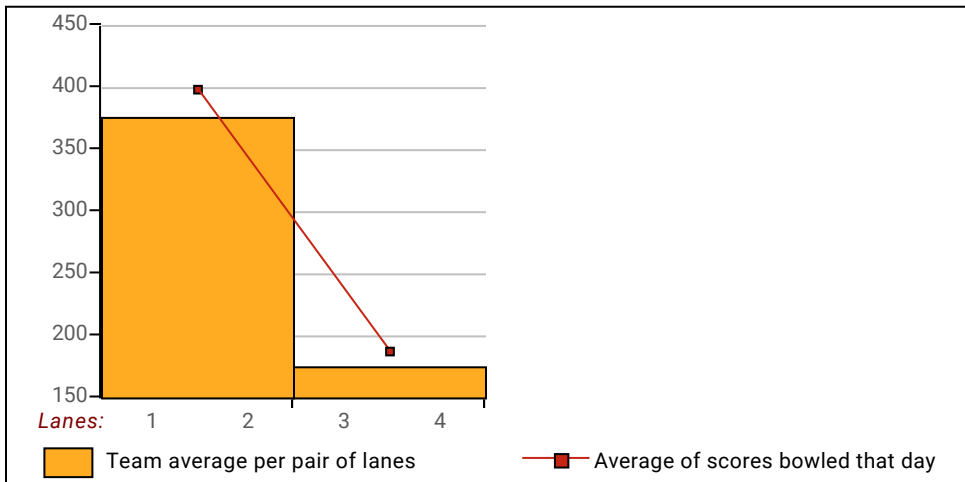

Chipper Chicks Ladies Classic 2022-23

Chop's Bowl

This report is for scores bowled October 11 which is Week 5 of 30

This Week's Statistics

	<u>Women</u>
How many people bowled	8
Number of games bowled	24
Actual average of week's scores	132.25
How many games above average	15
How many games below average	9
Pins above/below average per game	8.63
How many people raised average by this amount	5 3.64
How many people went down by this amount	3 -1.11
League average before bowling	124.14
League average after bowling	126.00
Change in league average	1.86
800s	--
775s	--
750s	--
725s	--
700s	--
675s	--
650s	--
625s	--
600s	--
575s	--
550s	--
525s	--
500s	--
475s	--
450s	2
425s	1
400s	2
below 400	3
300s	--
275s	--
250s	--
225s	--
200s	--
175s	2
150s	5
125s	6
100s	9
below 100	2

This report is for scores bowled October 11 which is Week 5 of 30

Team Average vs Avg of Scores

Average of Scores for Each Game

Amount Over/Under Team Average

This report is for scores bowled October 11 which is Week 5 of 30

League Average Week-by-Week

League Average Statistics for Last Week

	League	Right Hand	Left Hand	Men (Lft+Rt)	Women (Lft+Rt)
League Average Before Bowling	124.14	124.14			124.14
Average of scores bowled that night	132.25	132.25			132.25
New League Average After Bowling	126.00	126.00			126.00
Change in League Average	1.86	1.86			1.86
People Who Bowled Over Average	5	5			5
People Who Bowled Under Average	3	3			3
Average Amount of Series Over Avg	50.20	50.20			50.20
Average Amount of Series Under Avg	-14.67	-14.67			-14.67
Difference Avg, NiteAvg	8.63	8.63			8.63
Number of Bowlers	8	8			8
Number of Games Bowled	24	24			24
People Who Raised Their Average	5	5			5
Raised By an Average of This Amount	3.64	3.64			3.64
People Who Lowered Their Average	3	3			3
Lowered By an Average of This Amou	-1.11	-1.11			-1.11
Number of Games Bowled Over Avera	15	15			15
Number of Games Bowled Under Avera	9	9			9