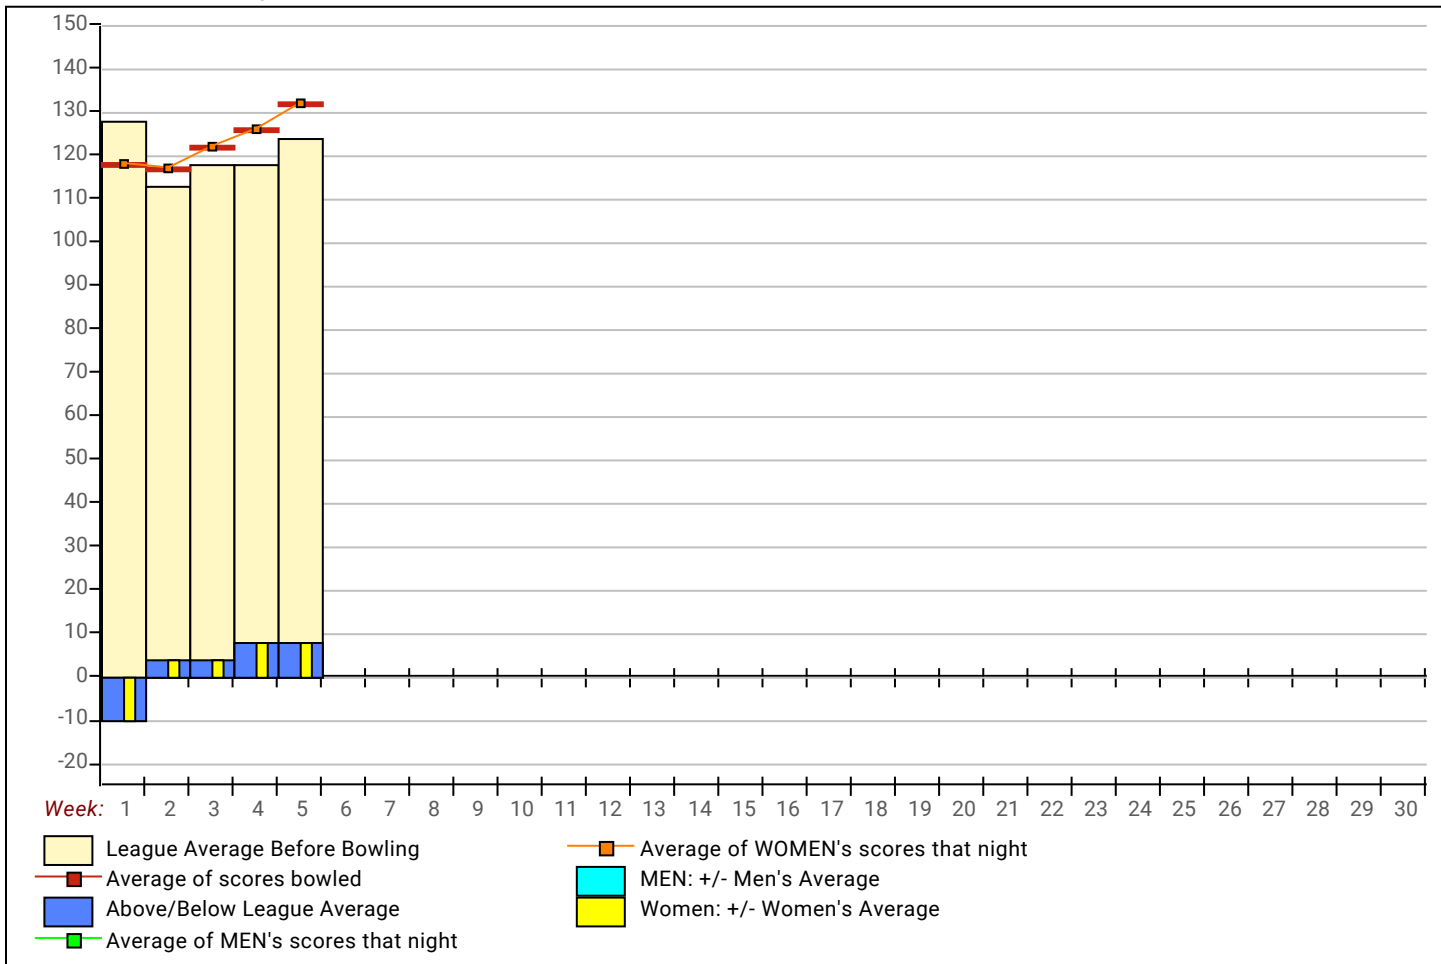

Chipper Chicks Ladies Classic 2022-23

Chop's Bowl

This report is for scores bowled October 11 which is Week 5 of 30

This Week's Statistics

	<u>Women</u>
How many people bowled	8
Number of games bowled	24
Actual average of week's scores	132.25
How many games above average	15
How many games below average	9
Pins above/below average per game	8.63
How many people raised average by this amount	5 3.64
How many people went down by this amount	3 -1.11
League average before bowling	124.14
League average after bowling	126.00
Change in league average	1.86
800s	--
775s	--
750s	--
725s	--
700s	--
675s	--
650s	--
625s	--
600s	--
575s	--
550s	--
525s	--
500s	--
475s	--
450s	2
425s	1
400s	2
below 400	3
300s	--
275s	--
250s	--
225s	--
200s	--
175s	2
150s	5
125s	6
100s	9
below 100	2

This report is for scores bowled October 11 which is Week 5 of 30

Team Average vs Avg of Scores

Average of Scores for Each Game

Amount Over/Under Team Average

This report is for scores bowled October 11 which is Week 5 of 30

League Average Week-by-Week

League Average Statistics for Last Week

	League	Right Hand	Left Hand	Men (Lft+Rt)	Women (Lft+Rt)
League Average Before Bowling	124.14	124.14			124.14
Average of scores bowled that night	132.25	132.25			132.25
New League Average After Bowling	126.00	126.00			126.00
Change in League Average	1.86	1.86			1.86
People Who Bowled Over Average	5	5			5
People Who Bowled Under Average	3	3			3
Average Amount of Series Over Avg	50.20	50.20			50.20
Average Amount of Series Under Avg	-14.67	-14.67			-14.67
Difference Avg, NiteAvg	8.63	8.63			8.63
Number of Bowlers	8	8			8
Number of Games Bowled	24	24			24
People Who Raised Their Average	5	5			5
Raised By an Average of This Amount	3.64	3.64			3.64
People Who Lowered Their Average	3	3			3
Lowered By an Average of This Amou	-1.11	-1.11			-1.11
Number of Games Bowled Over Avera	15	15			15
Number of Games Bowled Under Avera	9	9			9