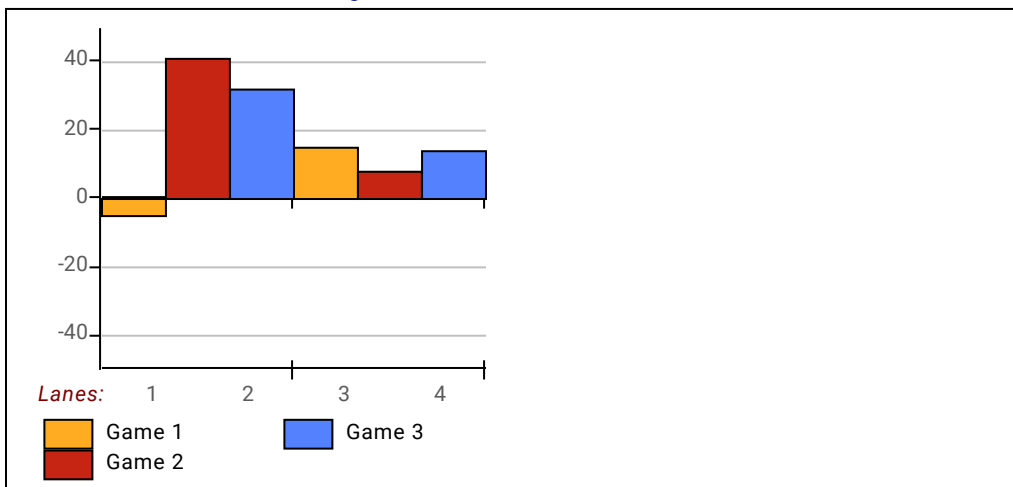

This report is for scores bowled October 11 which is Week 5 of 30

Team Average vs Avg of Scores

Average of Scores for Each Game

Amount Over/Under Team Average

This report is for scores bowled October 11 which is Week 5 of 30