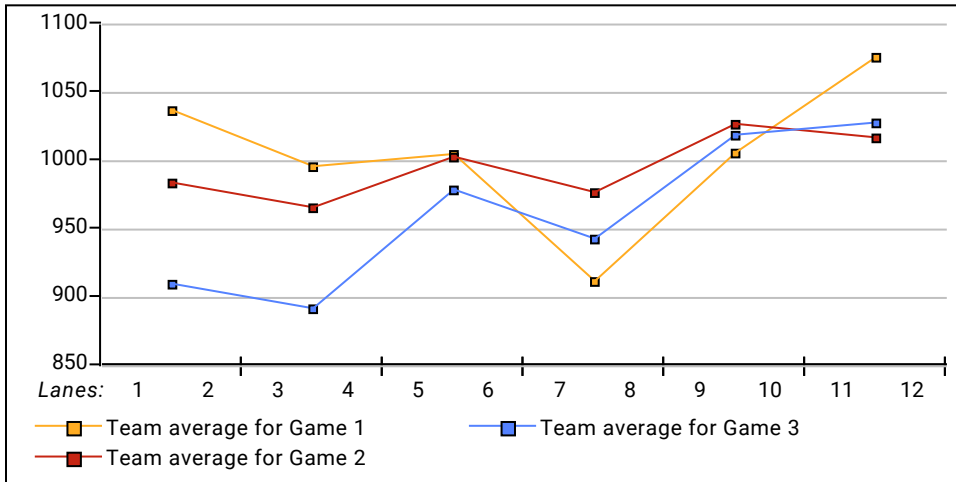

Superior League 23-24

Chops Bowl

This report is for scores bowled September 13 which is Week 4 of 33

This Week's Statistics

	Over All	Men	Women
How many people bowled	60	56	4
Number of games bowled	180	168	12
Actual average of week's scores	197.39	199.50	167.92
How many games above average	90	83	7
How many games below average	88	84	4
Pins above/below average per game	1.49	1.16	6.17
How many people raised average by this amount	32 5.58	30 5.45	2 7.53
How many people went down by this amount	28 -6.18	26 -6.51	2 -1.83
League average before bowling	196.36	198.82	162.00
League average after bowling	196.46	198.72	164.85
Change in league average	0.10	-0.10	2.85
800s	--	--	--
775s	--	--	--
750s	--	--	--
725s	--	--	--
700s	2	2	--
675s	6	6	--
650s	7	7	--
625s	9	9	--
600s	7	7	--
575s	5	5	--
550s	8	7	1
525s	4	4	--
500s	4	3	1
475s	4	3	1
450s	2	1	1
425s	1	1	--
400s	1	1	--
below 400	--	--	--
300s	--	--	--
275s	3	3	--
250s	6	6	--
225s	29	29	--
200s	53	51	2
175s	45	42	3
150s	28	24	4
125s	14	12	2
100s	2	1	1
below 100	--	--	--

This report is for scores bowled September 13 which is Week 4 of 33

Team Average vs Avg of Scores

Average of Scores for Each Game

Amount Over/Under Team Average

This report is for scores bowled September 13 which is Week 4 of 33