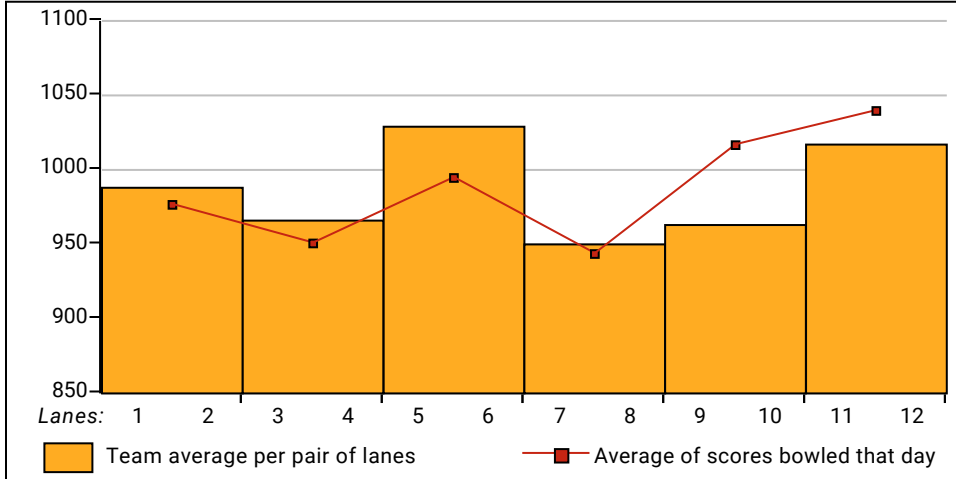

This report is for scores bowled September 13 which is Week 4 of 33

Team Average vs Avg of Scores