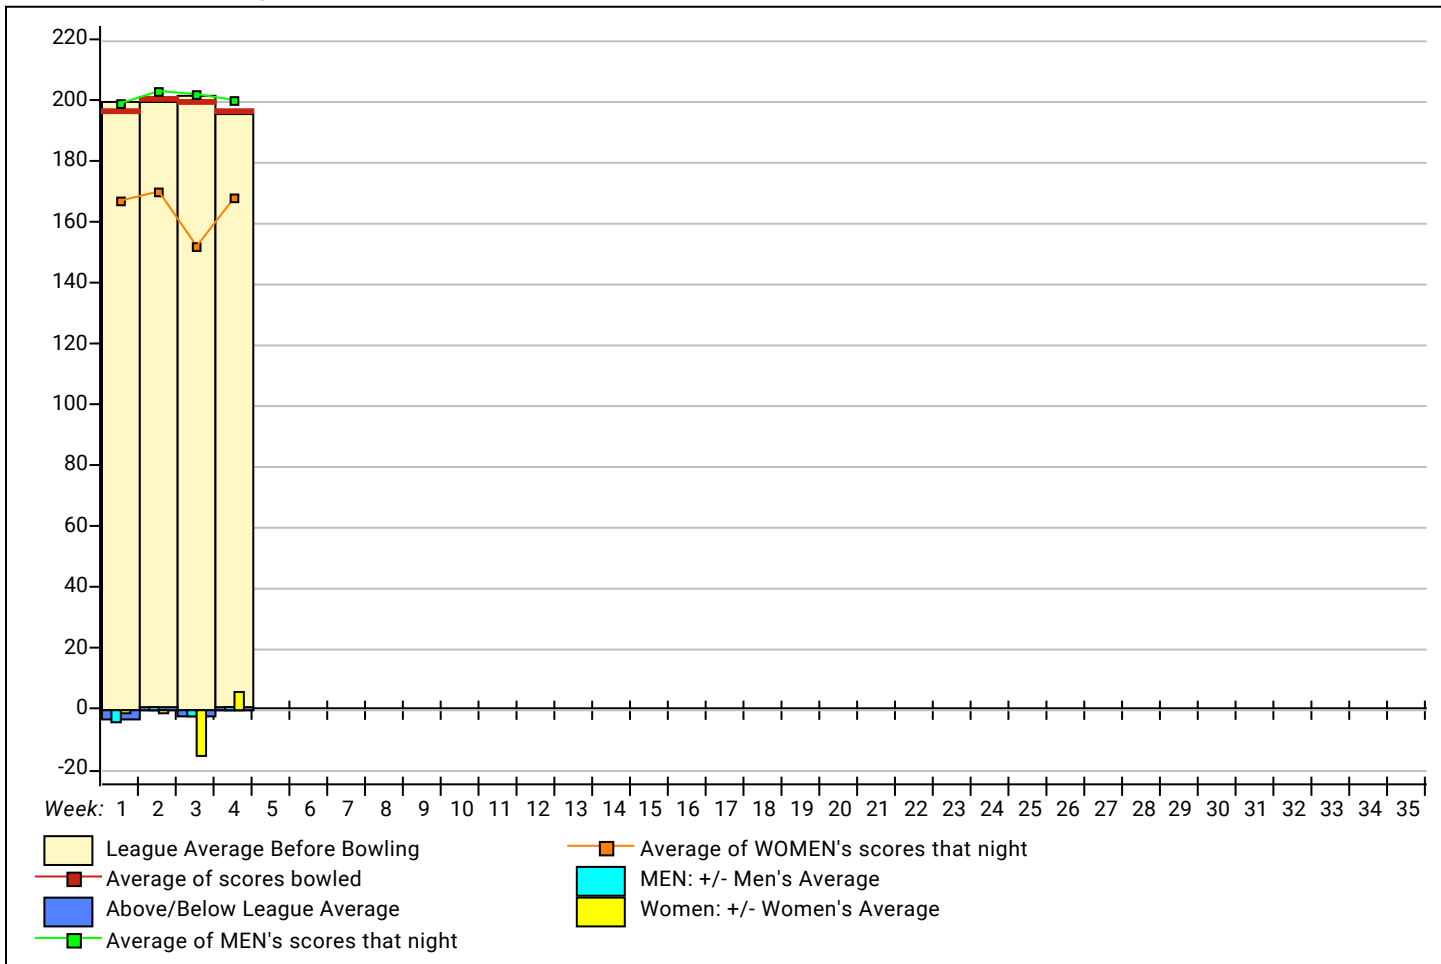

League Average Week-by-Week

League Average Statistics for Last Week

	League	Right Hand	Left Hand	Men (Lft+Rt)	Women (Lft+Rt)
League Average Before Bowling	196.36	196.36		198.82	162.00
Average of scores bowled that night	197.39	197.39		199.50	167.92
New League Average After Bowling	196.46	196.46		198.72	164.85
Change in League Average	.10	.10		-.10	2.85
People Who Bowled Over Average	32	32		30	2
People Who Bowled Under Average	28	28		26	2
Average Amount of Series Over Avg	50.34	50.34		50.23	52.00
Average Amount of Series Under Avg	-47.93	-47.93		-50.46	-15.00
Difference Avg, NiteAvg	1.49	1.49		1.16	6.17
Number of Bowlers	60	60		56	4
Number of Games Bowled	180	180		168	12
People Who Raised Their Average	32	32		30	2
Raised By an Average of This Amount	5.58	5.58		5.45	7.53
People Who Lowered Their Average	28	28		26	2
Lowered By an Average of This Amou	-6.18	-6.18		-6.51	-1.83
Number of Games Bowled Over Avera	90	90		83	7
Number of Games Bowled Under Avera	88	88		84	4