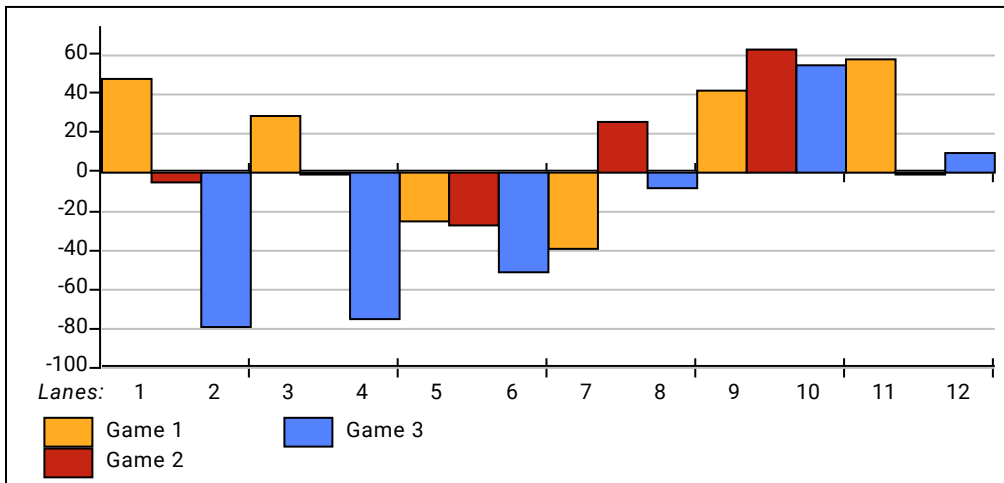

Amount Over/Under Team Average