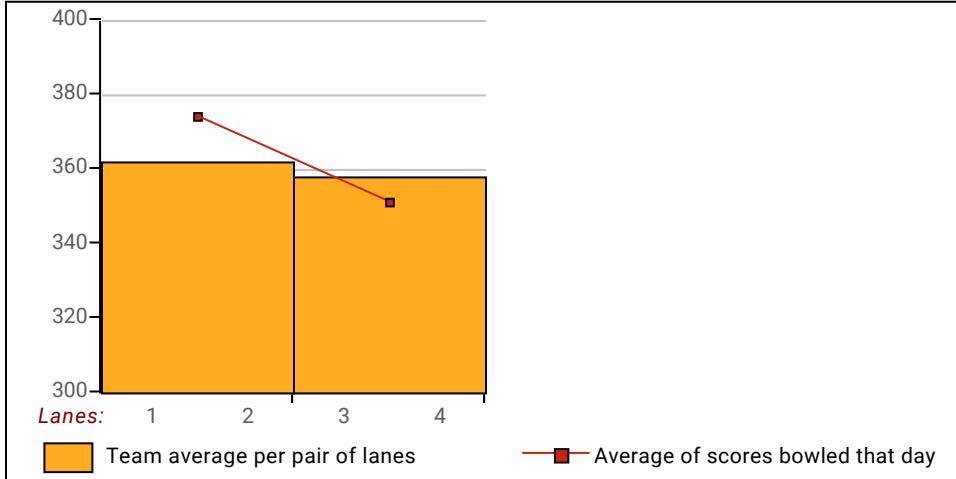

Chipper Chicks Ladies Classic

Chops Bowl

This report is for scores bowled November 22 which is Week 11 of 30

This Week's Statistics

	<u>Women</u>
How many people bowled	10
Number of games bowled	30
Actual average of week's scores	123.57
How many games above average	14
How many games below average	15
Pins above/below average per game	2.07
How many people raised average by this amount	4 1.21
How many people went down by this amount	5 -0.69
League average before bowling	122.06
League average after bowling	122.20
Change in league average	0.14
800s	--
775s	--
750s	--
725s	--
700s	--
675s	--
650s	--
625s	--
600s	--
575s	--
550s	--
525s	--
500s	--
475s	1
450s	--
425s	--
400s	1
below 400	8
300s	--
275s	--
250s	--
225s	--
200s	--
175s	1
150s	3
125s	12
100s	8
below 100	6

This report is for scores bowled November 22 which is Week 11 of 30

Team Average vs Avg of Scores

Average of Scores for Each Game

Amount Over/Under Team Average

This report is for scores bowled November 22 which is Week 11 of 30

League Average Week-by-Week

League Average Statistics for Last Week

	League	Right Hand	Left Hand	Men (Lft+Rt)	Women (Lft+Rt)
League Average Before Bowling	122.06	122.06			122.06
Average of scores bowled that night	123.57	123.57			123.57
New League Average After Bowling	122.20	122.20			122.20
Change in League Average	.14	.14			.14
People Who Bowled Over Average	4	4			4
People Who Bowled Under Average	5	5			5
Average Amount of Series Over Avg	36.50	36.50			36.50
Average Amount of Series Under Avg	-17.20	-17.20			-17.20
Difference Avg, NiteAvg	2.07	2.07			2.07
Number of Bowlers	10	10			10
Number of Games Bowled	30	30			30
People Who Raised Their Average	4	4			4
Raised By an Average of This Amount	1.21	1.21			1.21
People Who Lowered Their Average	5	5			5
Lowered By an Average of This Amou	-.69	-.69			-.69
Number of Games Bowled Over Avera	14	14			14
Number of Games Bowled Under Avera	15	15			15