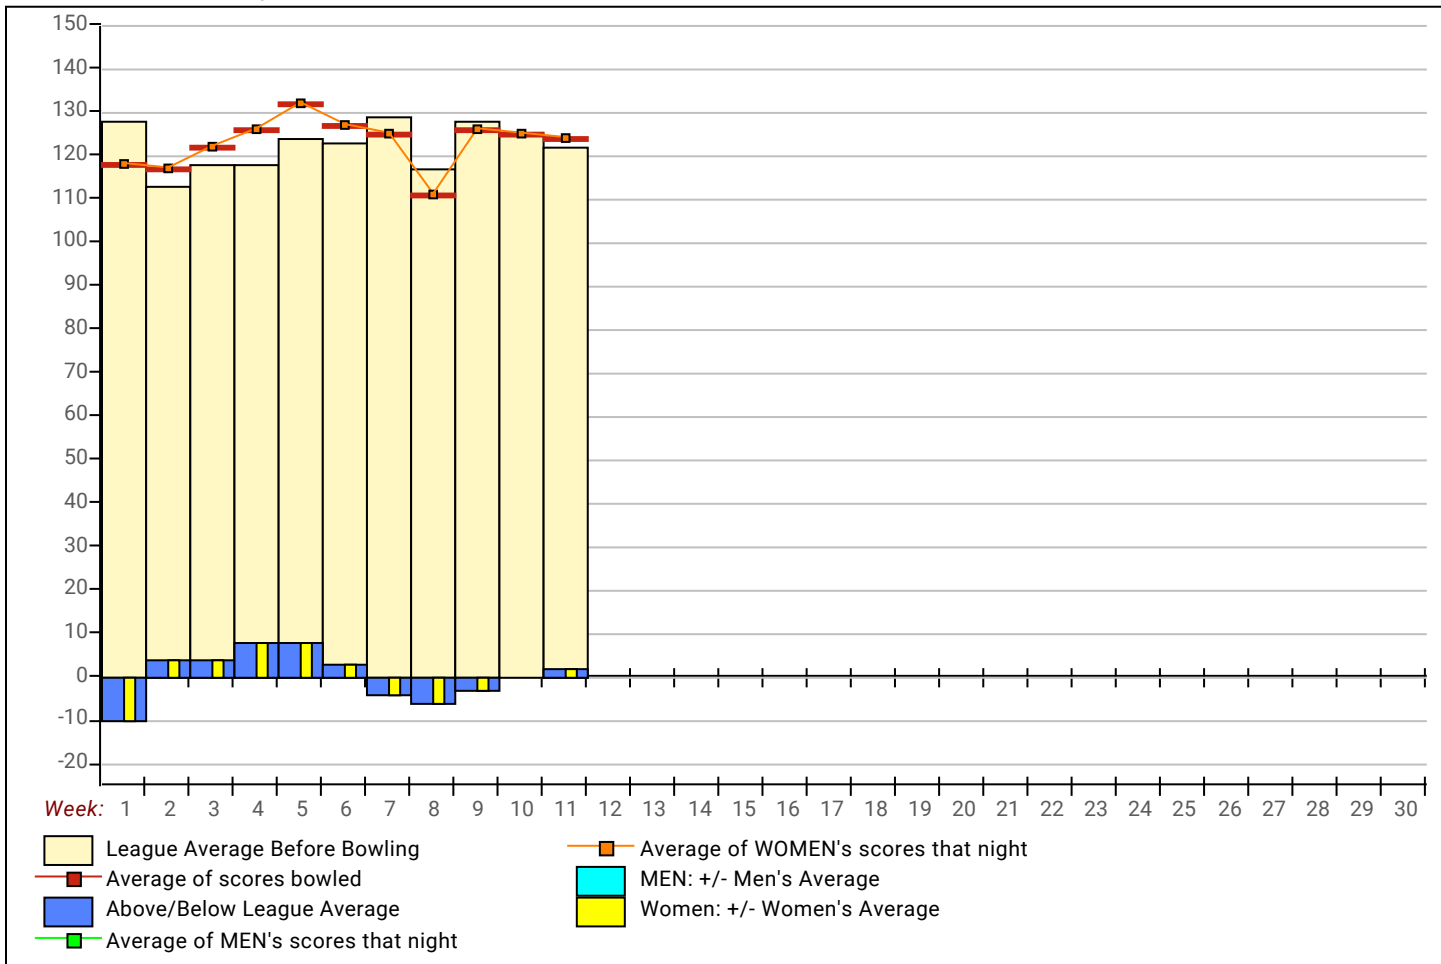

Chipper Chicks Ladies Classic

Chops Bowl

This report is for scores bowled November 22 which is Week 11 of 30

This Week's Statistics

	<u>Women</u>
How many people bowled	10
Number of games bowled	30
Actual average of week's scores	123.57
How many games above average	14
How many games below average	15
Pins above/below average per game	2.07
How many people raised average by this amount	4 1.21
How many people went down by this amount	5 -0.69
League average before bowling	122.06
League average after bowling	122.20
Change in league average	0.14
800s	--
775s	--
750s	--
725s	--
700s	--
675s	--
650s	--
625s	--
600s	--
575s	--
550s	--
525s	--
500s	--
475s	1
450s	--
425s	--
400s	1
below 400	8
300s	--
275s	--
250s	--
225s	--
200s	--
175s	1
150s	3
125s	12
100s	8
below 100	6

This report is for scores bowled November 22 which is Week 11 of 30

Team Average vs Avg of Scores

Average of Scores for Each Game

Amount Over/Under Team Average

This report is for scores bowled November 22 which is Week 11 of 30

League Average Week-by-Week

League Average Statistics for Last Week

	League	Right Hand	Left Hand	Men (Lft+Rt)	Women (Lft+Rt)
League Average Before Bowling	122.06	122.06			122.06
Average of scores bowled that night	123.57	123.57			123.57
New League Average After Bowling	122.20	122.20			122.20
Change in League Average	.14	.14			.14
People Who Bowled Over Average	4	4			4
People Who Bowled Under Average	5	5			5
Average Amount of Series Over Avg	36.50	36.50			36.50
Average Amount of Series Under Avg	-17.20	-17.20			-17.20
Difference Avg, NiteAvg	2.07	2.07			2.07
Number of Bowlers	10	10			10
Number of Games Bowled	30	30			30
People Who Raised Their Average	4	4			4
Raised By an Average of This Amount	1.21	1.21			1.21
People Who Lowered Their Average	5	5			5
Lowered By an Average of This Amou	-.69	-.69			-.69
Number of Games Bowled Over Avera	14	14			14
Number of Games Bowled Under Avera	15	15			15