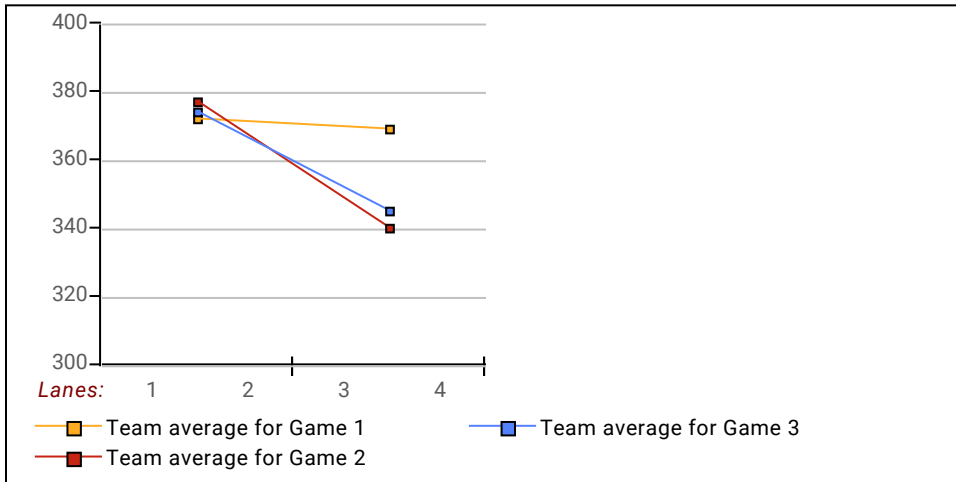

Chipper Chicks Ladies Classic

Chops Bowl

This report is for scores bowled November 22 which is Week 11 of 30

This Week's Statistics

	<u>Women</u>
How many people bowled	10
Number of games bowled	30
Actual average of week's scores	123.57
How many games above average	14
How many games below average	15
Pins above/below average per game	2.07
How many people raised average by this amount	4 1.21
How many people went down by this amount	5 -0.69
League average before bowling	122.06
League average after bowling	122.20
Change in league average	0.14
800s	--
775s	--
750s	--
725s	--
700s	--
675s	--
650s	--
625s	--
600s	--
575s	--
550s	--
525s	--
500s	--
475s	1
450s	--
425s	--
400s	1
below 400	8
300s	--
275s	--
250s	--
225s	--
200s	--
175s	1
150s	3
125s	12
100s	8
below 100	6

This report is for scores bowled November 22 which is Week 11 of 30

Team Average vs Avg of Scores

Average of Scores for Each Game

Amount Over/Under Team Average

This report is for scores bowled November 22 which is Week 11 of 30